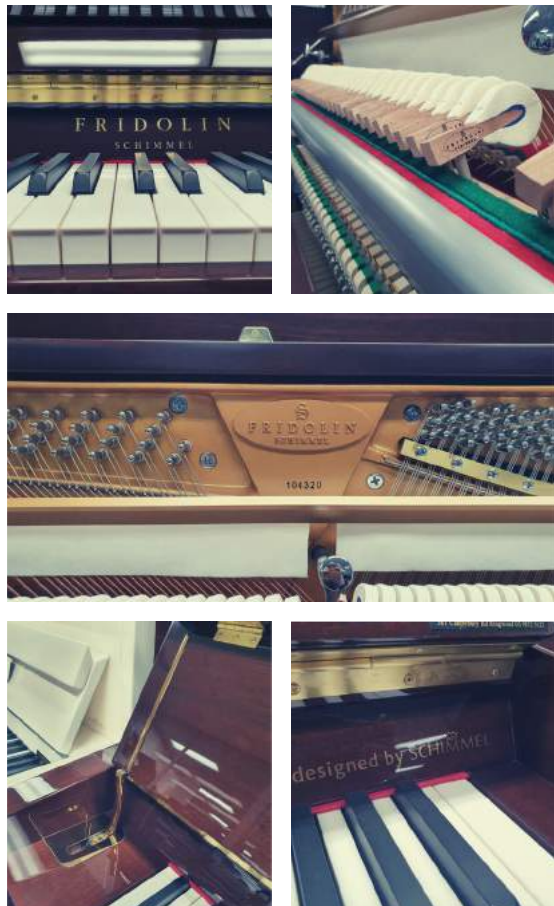

FRIDOLIN SCHIMMEL

Schimmel Australia is proud to announce the arrival of Fridolin Schimmel upright pianos. This is an outstanding opportunity to own a piano of superb character, at a very special price.

Australia is generally a very dry climate, which is particularly demanding on piano soundboards and tuning systems. As such, pianos must be built with quality and durability as priority, leading to a sound investment in the Fridolin Schimmel range.

Each Fridolin model is crafted with the world's finest components and overseen by the Schimmel technical team in state of the art production facilities. The result is a piano which is not only great value, but clearly belongs to the Schimmel family of tone and touch.

The Schimmel name has seen a significant increase in popularity in Australia as colleges, institutions and professionals discover the full dynamic sound and maximum playing control in these fine pianos.

Since 1996, Bernies Music Land / Musico Pty Ltd has been the authorised importer and distributor for Schimmel pianos in Australia, operating from a warehouse superstore in the leafy suburbs of Melbourne. Schimmel dealers are selected for their outstanding professional expertise and we highly recommend you inspect and compare these top production instruments today.

Special Owner's Bonus Pack

Each Fridolin by Schimmel piano comes with a delightfully boxed Owner's Pack which includes a decorative piano dust cover, a key cover, a cleaning cloth, castor cups, a humidity gauge and a Caring for Your Piano booklet.

Adjustable Bench

Each Fridolin Schimmel piano comes with a deluxe adjustable bench in matching finish. Experience the Schimmel "keys to happiness" today at your Authorised Dealer.

Upright Pianos

Model	H x W x D (cm)	Weight (kg)	High Gloss	High Gloss	High Gloss	High Gloss
			Ebony	White	Walnut	Mahogany
F 116	116 x 148 x 59	230	✓	✓		
F 121	121 x 148 x 59	235	✓	✓	✓	
F 123	123 x 148 x 59	240	✓	✓		✓
F 130	130 x 154 x 62	250	✓			

AUTHORISED DEALERS

Perth

PIANO MAGIC
79 Belgravia Street
Belmont
Ph: 9477 5866

Melbourne

BERNIES MUSIC LAND
381 Canterbury Road
Ringwood
Ph: 9872 5122

Sydney

PIANO CITY
2 / 142 James Ruse Drive
Parramatta
Ph: 9689 1181

Brisbane

MORRIS BROTHERS
MUSICAL STORE
2 / 17 Billabong Street
Stafford
Ph: 3356 3299